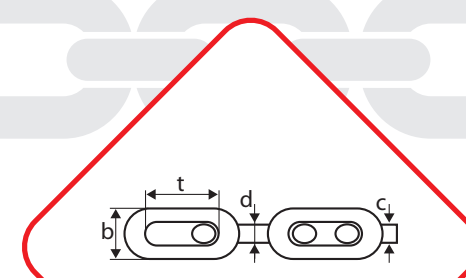

AREF

BOBINE CATENA MAGLIA TONDA REELS ROUND LINK CHAIN

CODICE OTTONATA Code brass plated	CODICE NICHELATA Code nickel plated	CODICE BRONZATA Code bronze plated	DIAMETRO Diameter		PASSO Pitch		LARGHEZZA Width		PESO AL METRO Weight per meter Kg/m	CARICO DI LAVORO Working load Kg	LUNGHEZZA BOBINE Length reels m
			mm		mm		mm				
			d	±	t	±	c	±			
CF022TN1020A00B	CF022TN1020N00B	CF022TN1020Z00B	2,20	0,20	16,00	1,00	6,00	1,00	0,068	10	20
CF028TN1020A00B	CF028TN1020N00B	CF028TN1020Z00B	2,80	0,20	34,00	1,00	10,00	1,00	0,126	10	20
CF038TN1015A00B	CF038TN1015N00B	CF038TN1015Z00B	3,80	0,20	40,00	1,00	12,00	1,00	0,232	20	15